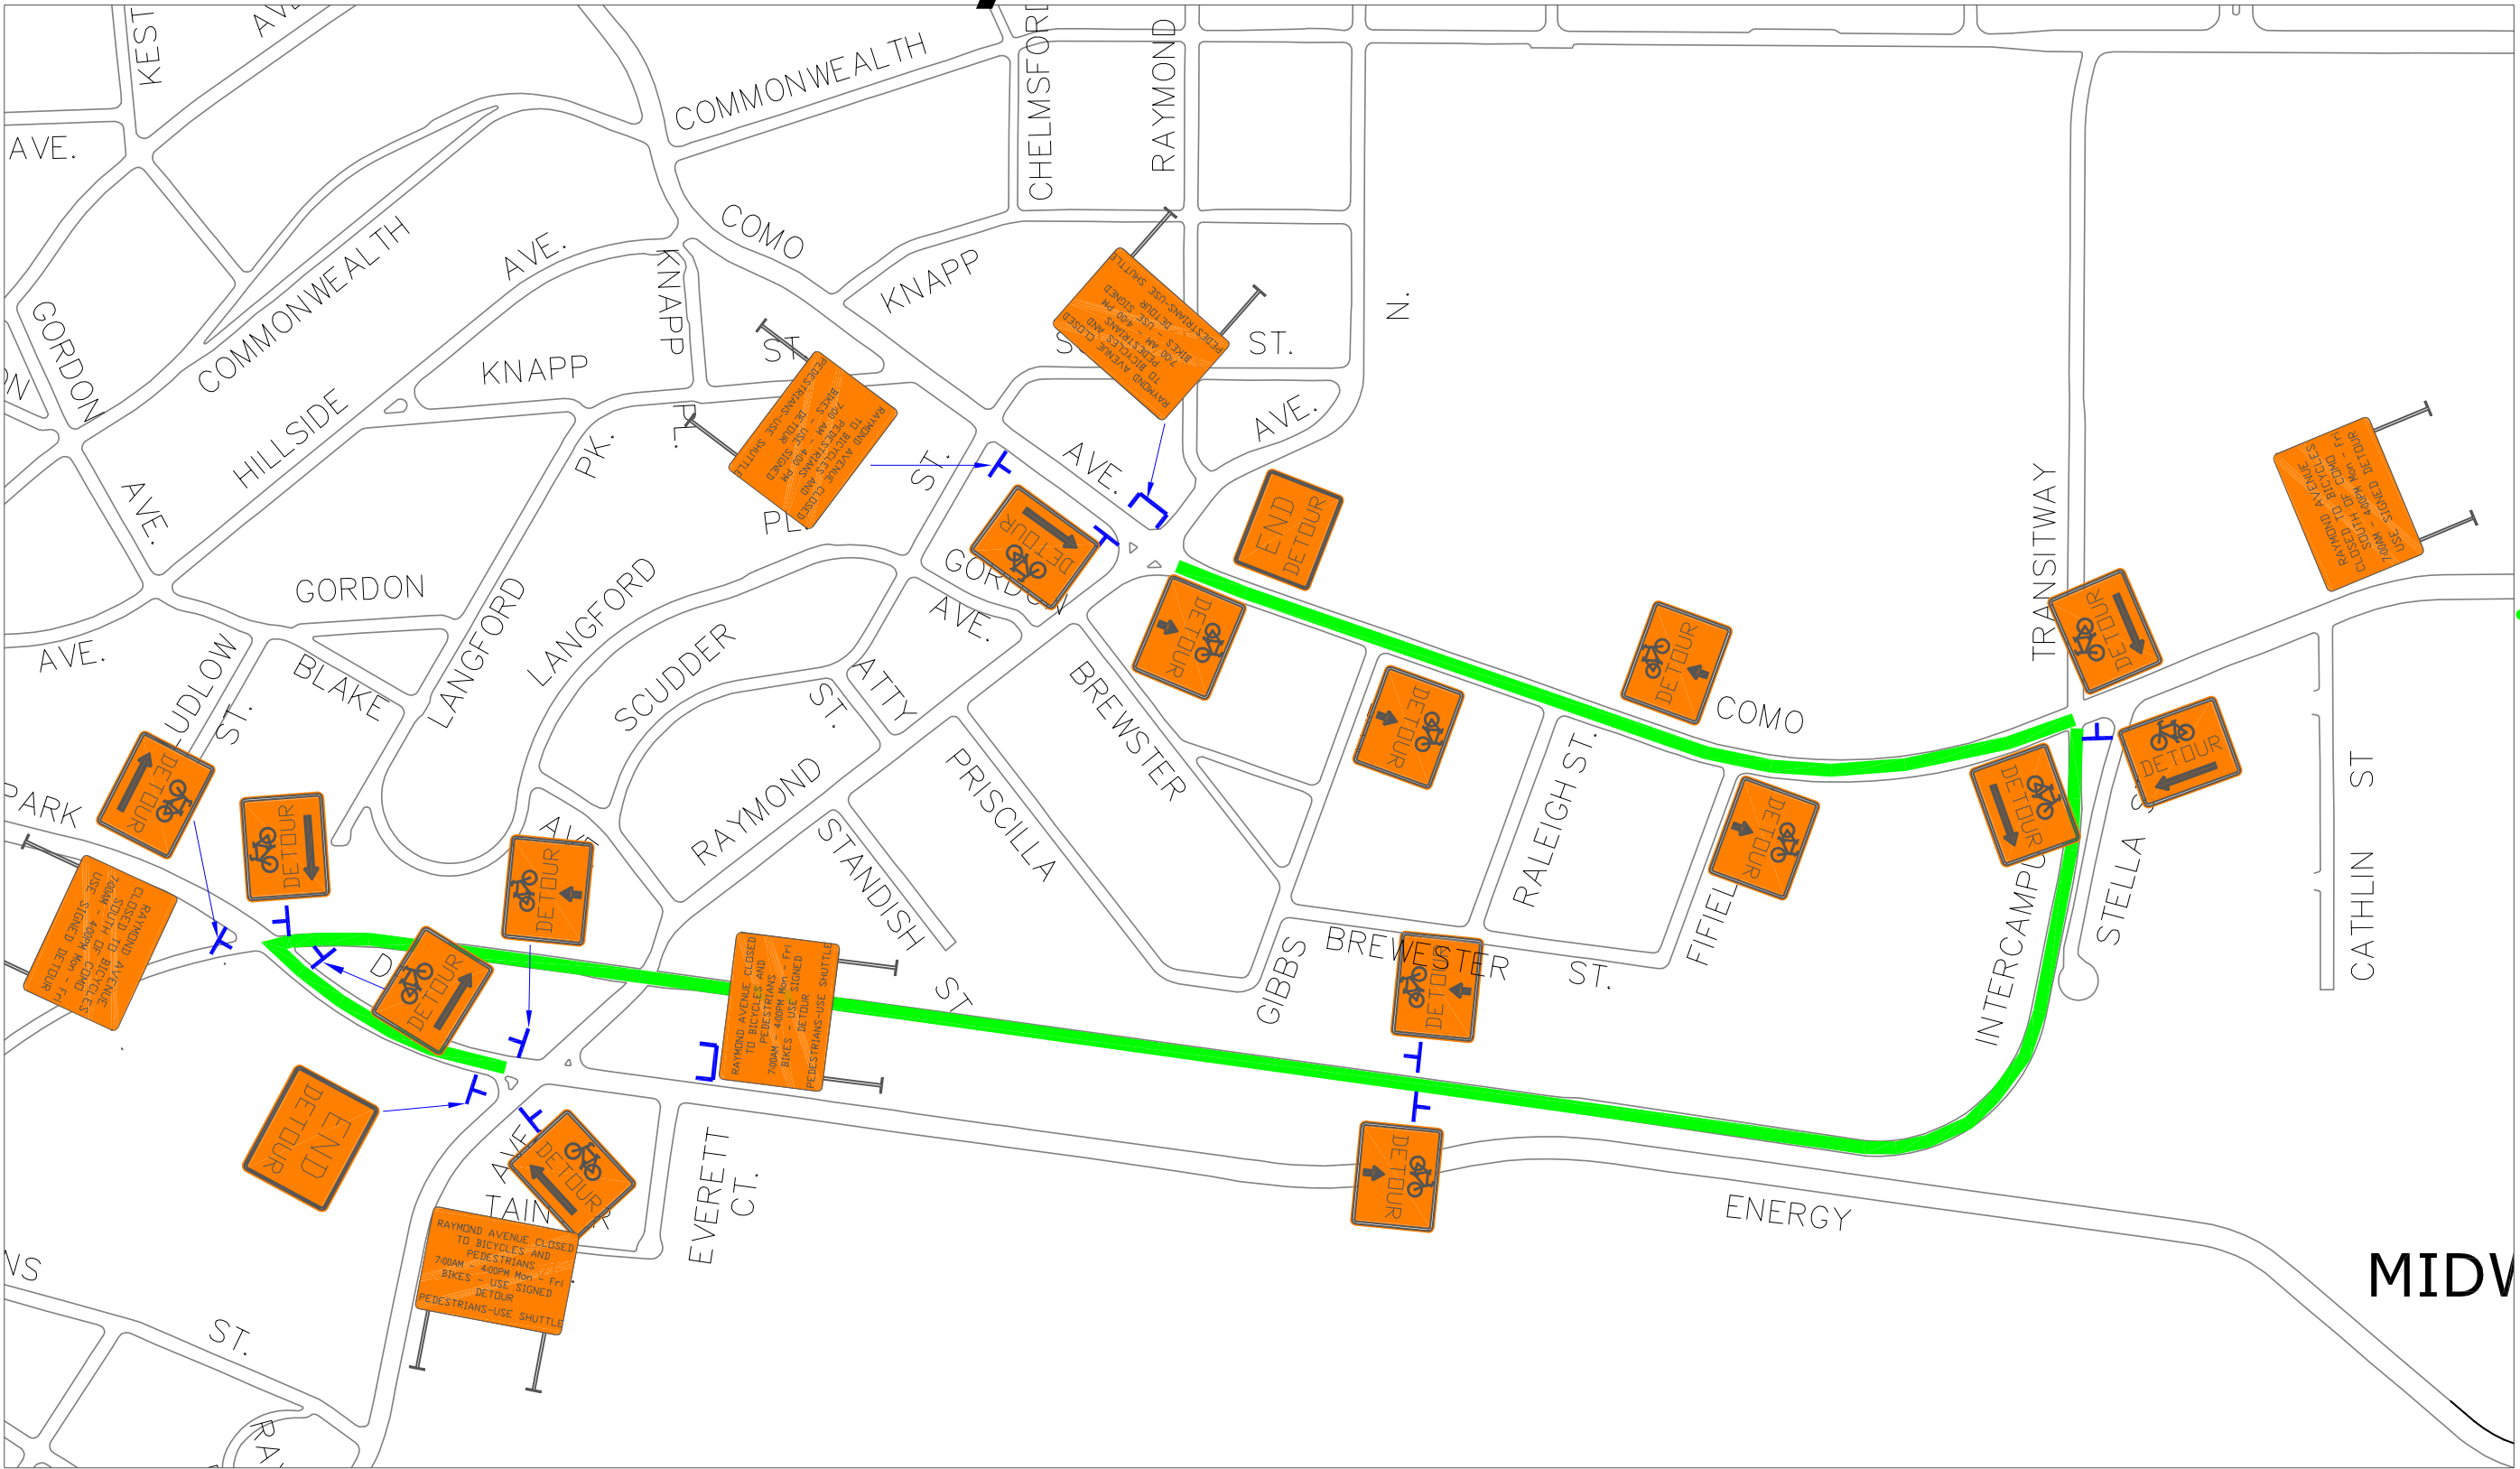

BNSF RAYMOND AVENUE TRESTLE REPLACEMENT BIKE/PED DETOUR PLAN

NOT TO SCALE

 **DETOUR ROUTE**